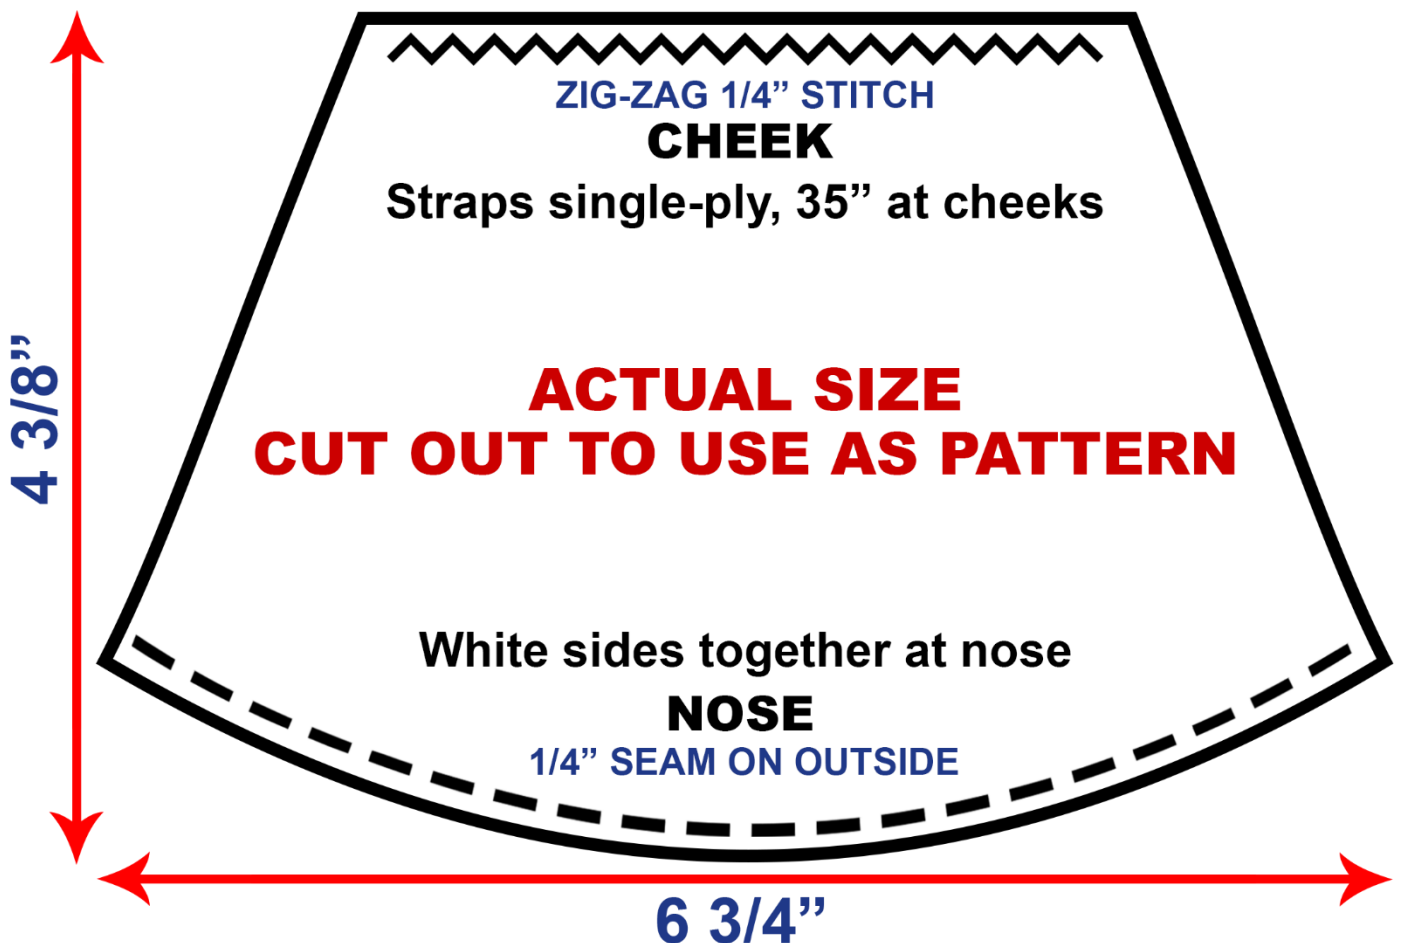

MEDICAL GRADE FABRIC MASKS

Return with tracking **BARCODE** for Hospital: Hospital **PROPERTY**.

www.lovemendingsouls.org

1. Remove all stickers, place barcode in bag to return with masks. Fold fabric for double cutting. Cut straps out of same fabric, (around) 1/2" x 35". Each strap will be SINGLE ply so this makes 4 straps.

NOTE: If you leave the blue and white together while cutting, you will create four (4) straps from the two (2) cuts made from the wrap.

2. Fold fabric for double cutting. Keep white and blue wrap together and each pattern cut will make two (2) of the outline below, keep together, **clips ok, NO PINNING!** Each cut produces one full mask of left and right pieces. Best to cut out 3-5 of the pattern, and to place side-by-side, but flip them 180 degrees so it almost makes a straight line. This minimizes the waste.

3. Layer two (2) cut pieces together with BLUE side out, leaving raw edge on outside.

4. Sew with a straight stitch along the curved edge (1/4" seam allowance) with Polyester thread.

NOTE: BE SURE TO SECURELY BACKSTITCH THE BEGINNING AND ENDS OF ALL STITCH LINES

5. Center the straps along the side edges and sew with a zig-zag stitch. Make as many as you can!!

-----1/2" STRAP ATTACHES THIS SIDE-----

*Sending
Souls*

**10 MINUTES CAN
SAVE A LIFE!**

(520) 437-6007