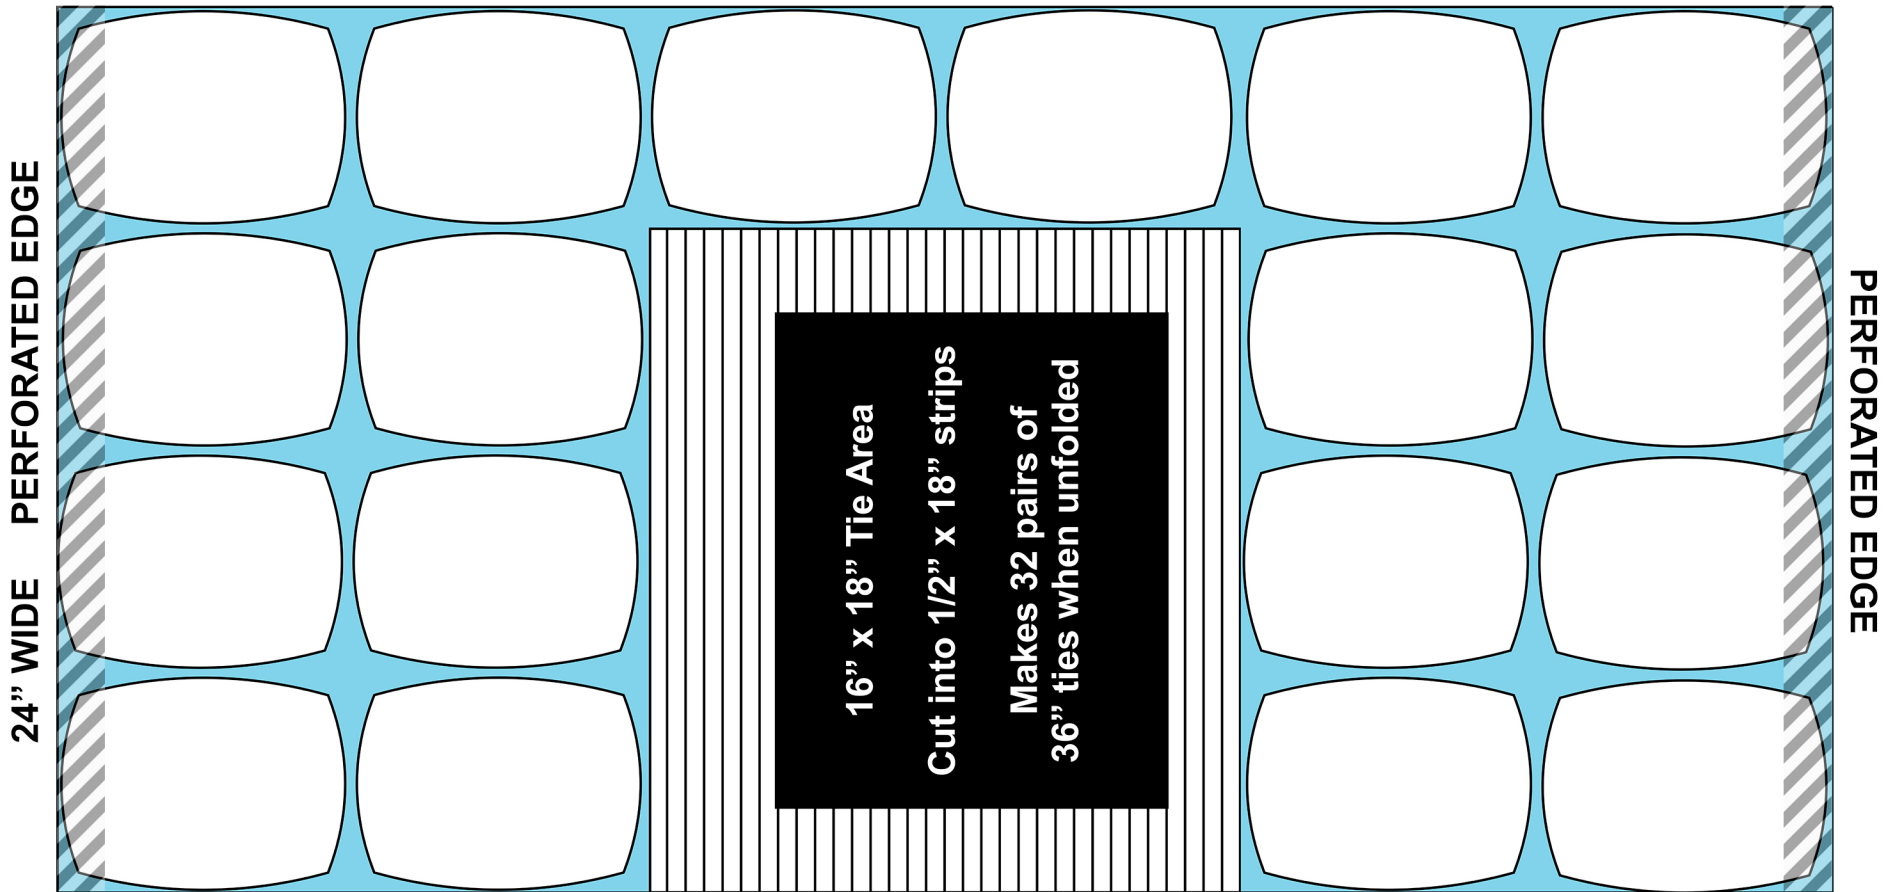

NOTE: If you leave the blue and white together while cutting, you will create four (4) straps from the two (2) cuts made from the wrap.

2. Fold fabric for double cutting. Keep white and blue wrap together and each pattern cut will make two (2) of the outline below, keep together, **clips ok, NO PINNING!** Each cut produces one full mask of left and right pieces. Best to cut out 3-5 of the pattern, and to place side-by-side, but flip them 180 degrees so it almost makes a straight line. This minimizes the waste.

3. Layer two (2) cut pieces together with BLUE side out, leaving raw edge on outside.

4. Sew with a straight stitch along the curved edge (1/4" seam allowance) with Polyester thread.

NOTE: BE SURE TO SECURELY BACKSTITCH THE BEGINNING AND ENDS OF ALL STITCH LINES

From 36-inch square, 2-ply Sheets (folded in half)

Yields 18 masks and 24 pairs of tie straps

2 single-ply ties = 1 pair

NOTE: If sheet is not full 36"x36", then tie strap area can be as small as 9" x 18" at the fold for 18 sets of 1/2" x 36" straps

COMFORT-FIT LAYOUT OF AUTOCLAVABLE MASKS

From 48-inch square, 2-ply Blue-White Sheets

Fold at middle to cut

Yields 32 masks with ties and 4 masks without tie straps

48" LONG (FOLD)

www.lovemendingsouls.org