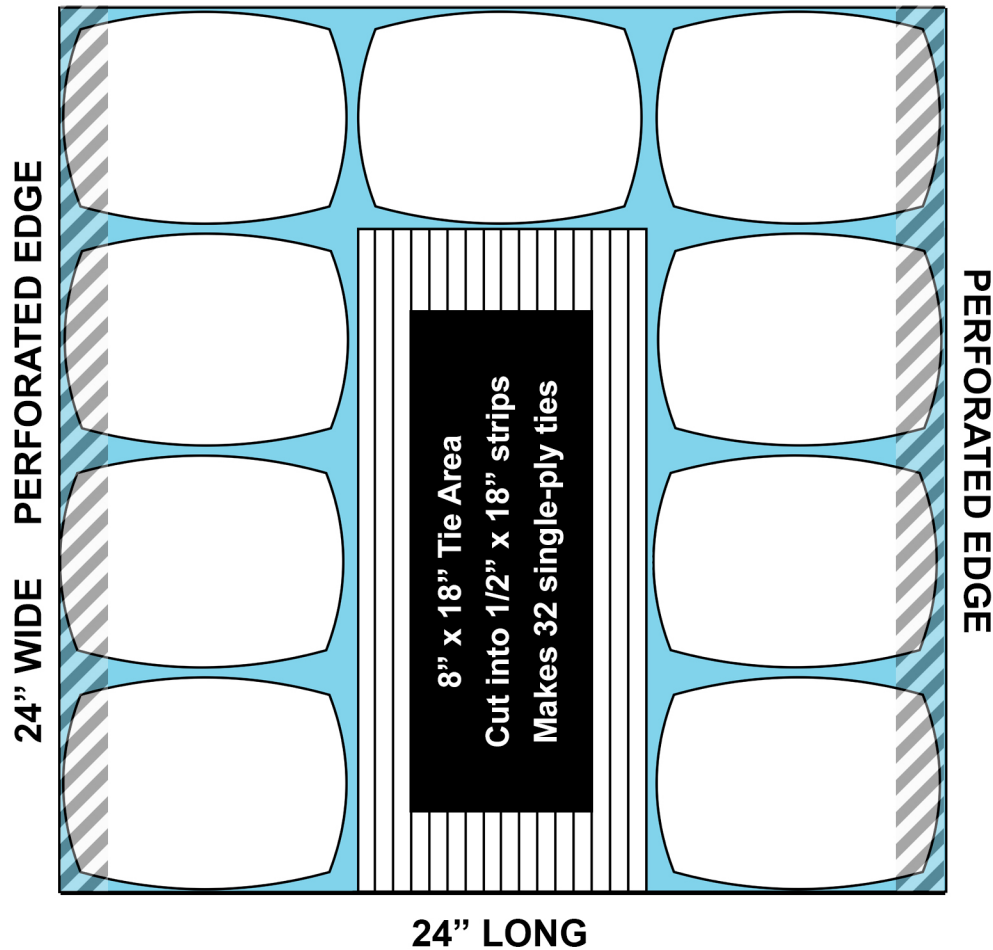

NOTE: If you leave the blue and white together while cutting, you will create four (4) straps from the two (2) cuts made from the wrap.

2. Fold fabric for double cutting. Keep white and blue wrap together and each pattern cut will make two (2) of the outline below, keep together, **clips ok, NO PINNING!** Each cut produces one full mask of left and right pieces. Best to cut out 3-5 of the pattern, and to place side-by-side, but flip them 180 degrees so it almost makes a straight line. This minimizes the waste.

3. Layer two (2) cut pieces together with BLUE side out, leaving raw edge on outside.

4. Sew with a straight stitch along the curved edge (1/4" seam allowance) with Polyester thread.

NOTE: BE SURE TO SECURELY BACKSTITCH THE BEGINNING AND ENDS OF ALL STITCH LINES

5. Center the straps along the side edges and sew with a zig-zag stitch. Make as many as you can!!

-----1/2" STRAP ATTACHES THIS SIDE-----

*Sending
Souls*

**10 MINUTES CAN
SAVE A LIFE!**

(520) 437-6007

COMFORT-FIT LAYOUT OF AUTOCLAVABLE MASKS

From 24-inch square, 2-ply Blue-Blue Sheets

Yields 8 masks with 4 ties each and 1 mask without ties

Connect two 18" straps to make a 36" strap

Attach this new 36" strap to each side of mask

COMFORT-FIT LAYOUT OF AUTOCLAVABLE MASKS