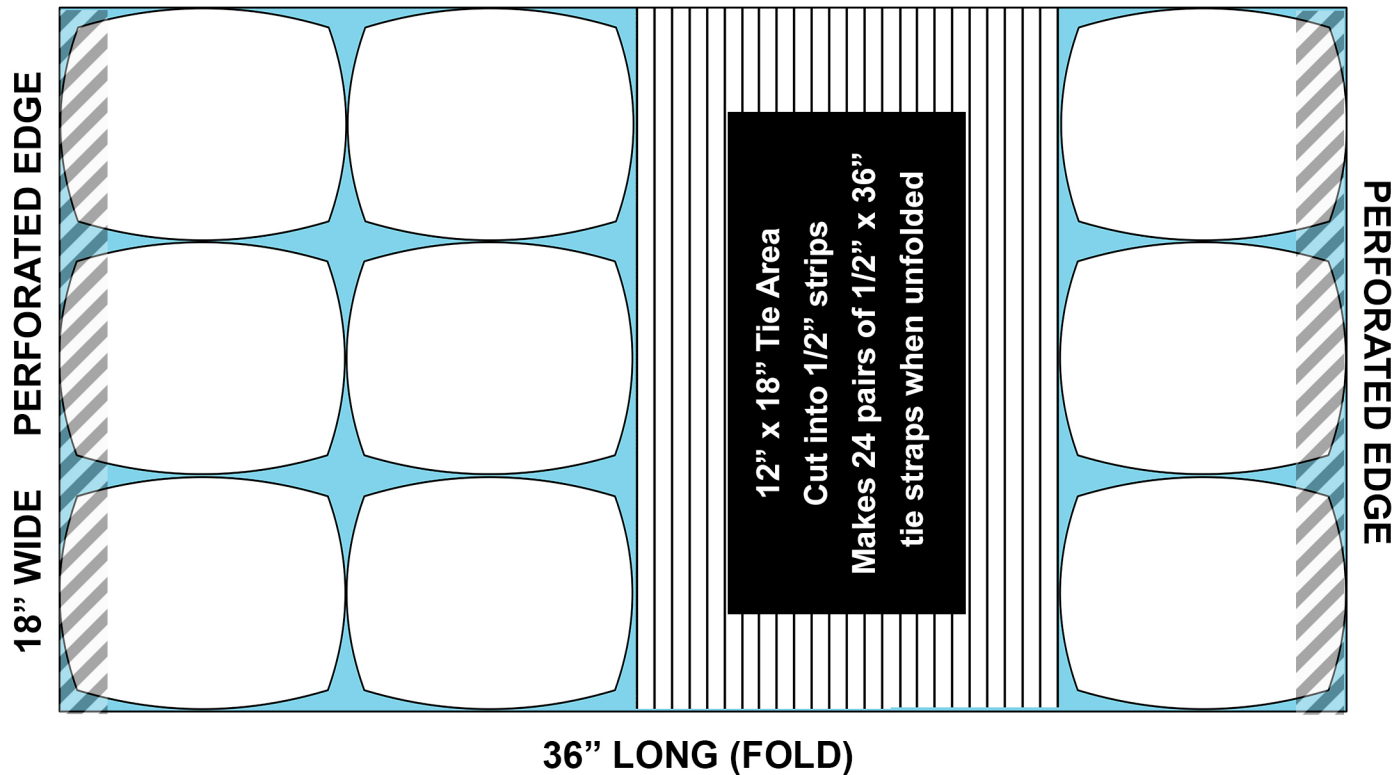

NOTE: If you leave the blue and white together while cutting, you will create four (4) straps from the two (2) cuts made from the wrap.

2. Fold fabric for double cutting. Keep white and blue wrap together and each pattern cut will make two (2) of the outline below, keep together, **clips ok, NO PINNING!** Each cut produces one full mask of left and right pieces. Best to cut out 3-5 of the pattern, and to place side-by-side, but flip them 180 degrees so it almost makes a straight line. This minimizes the waste.

5. Center the straps along the side edges and sew with a zig-zag stitch. Make as many as you can!!

-----1/2" STRAP ATTACHES THIS SIDE-----

*Sending
Souls*

**10 MINUTES CAN
SAVE A LIFE!**

(520) 437-6007

COMFORT-FIT LAYOUT OF AUTOCLAVABLE MASKS

From 24-inch square, 2-ply Blue-Blue Sheets

Yields 8 masks with 4 ties each and 1 mask without ties

Connect two 18" straps to make a 36" strap

Attach this new 36" strap to each side of mask

COMFORT-FIT LAYOUT OF AUTOCLAVABLE MASKS

From 36-inch square, 2-ply Sheets (folded in half)

Yields 18 masks and 24 pairs of tie straps

2 single-ply ties = 1 pair

NOTE: If sheet is not full 36"x36", then tie strap area can be as small as 9" x 18" at the fold for 18 sets of 1/2" x 36" straps